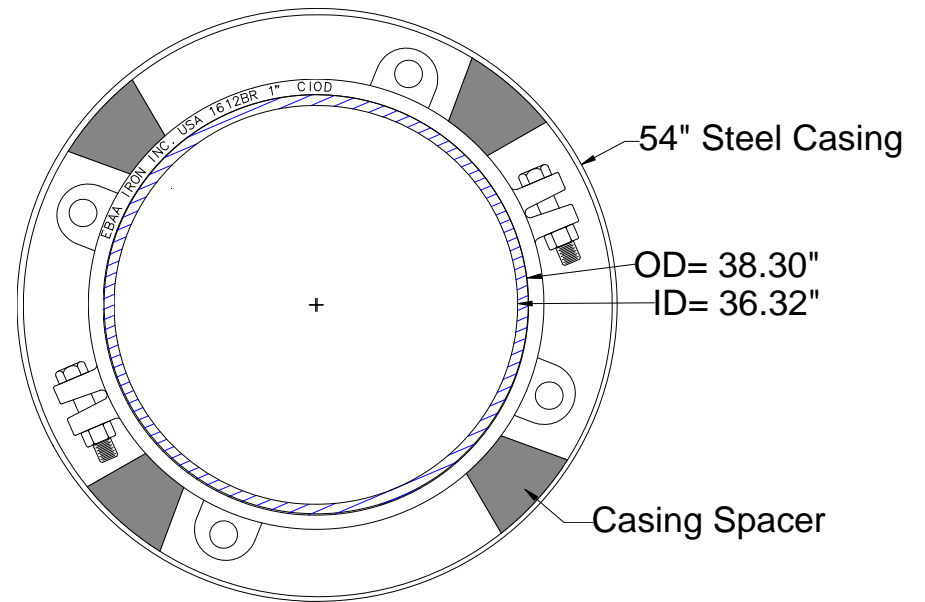

36" DR 41 Fusible C-905®  
in 42" Steel Casing

36" DR 41 B&S PVC with Restraint  
in 54" Steel Casing